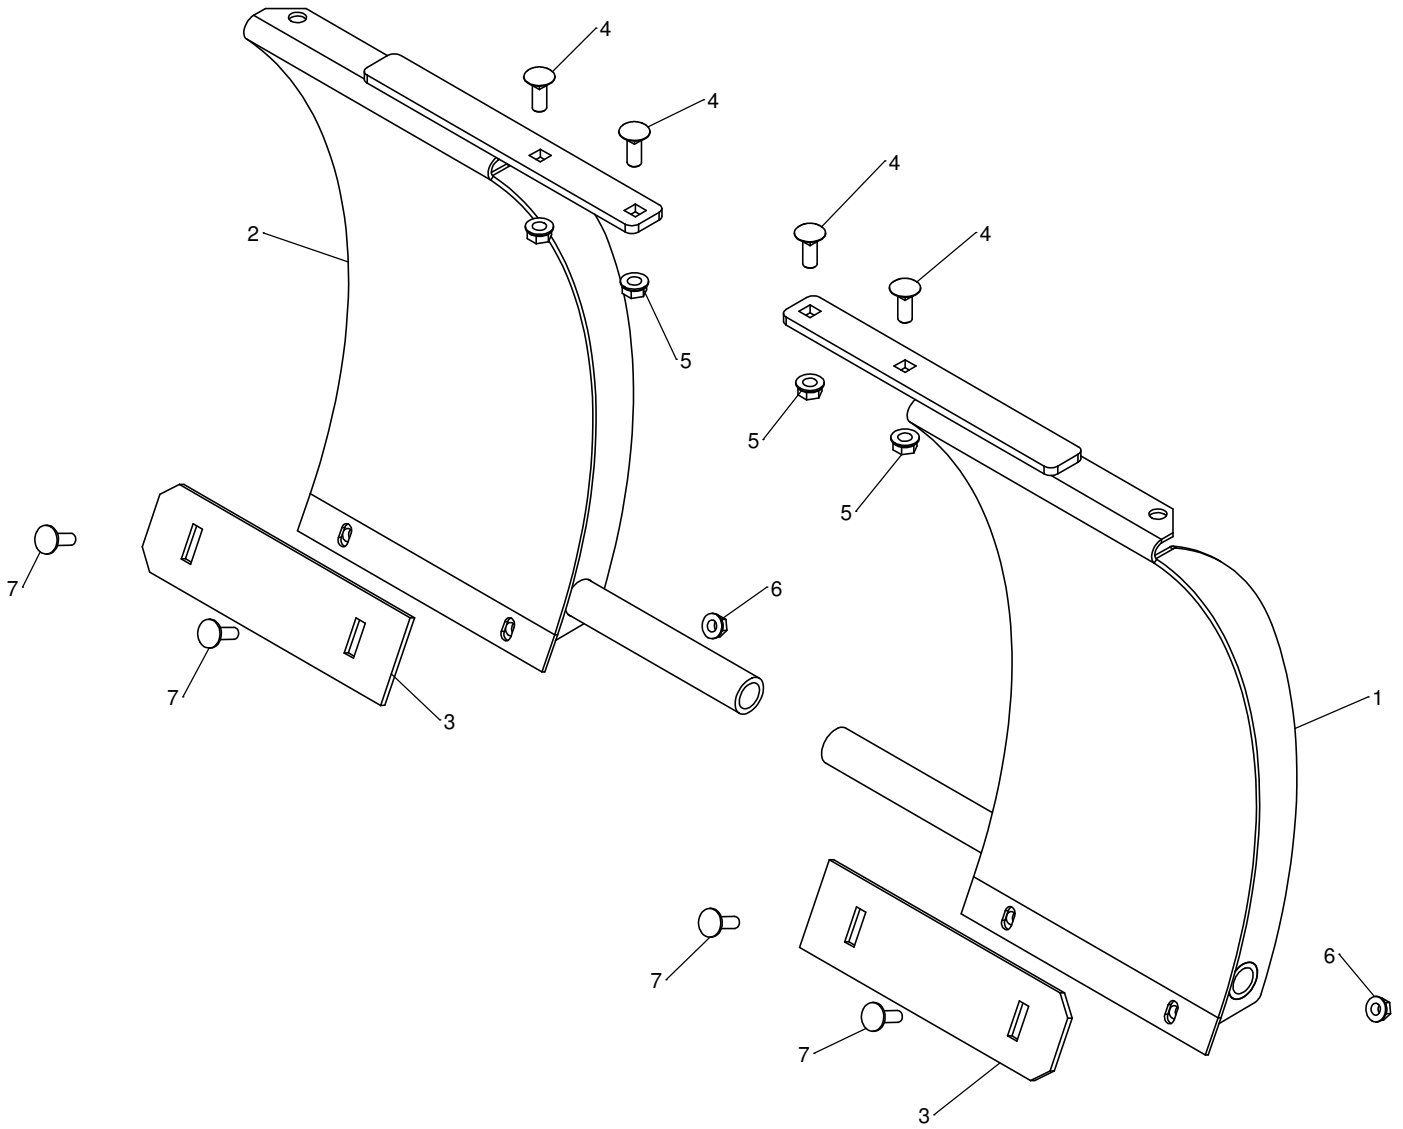

9" Snow Plow Wings

PIN Prefixes:	Model Number	Description	PIN Prefix
	LP53767	9" Plows Wings	

#	Description	Part #	Qty
1	Left Wing 9"	ST50260L	1
2	Right Wing 9"	ST50260R	1
3	Blade Edge Extension	ST50375	2
4	3/8 x 1 Carriage Bolt	ST65013	4
5	3/8 Flange Nut	ST65012	4
6	5/16 Flange Nut	ST65008	4
7	5/16 x 1 Carriage Bolt	ST65140	4